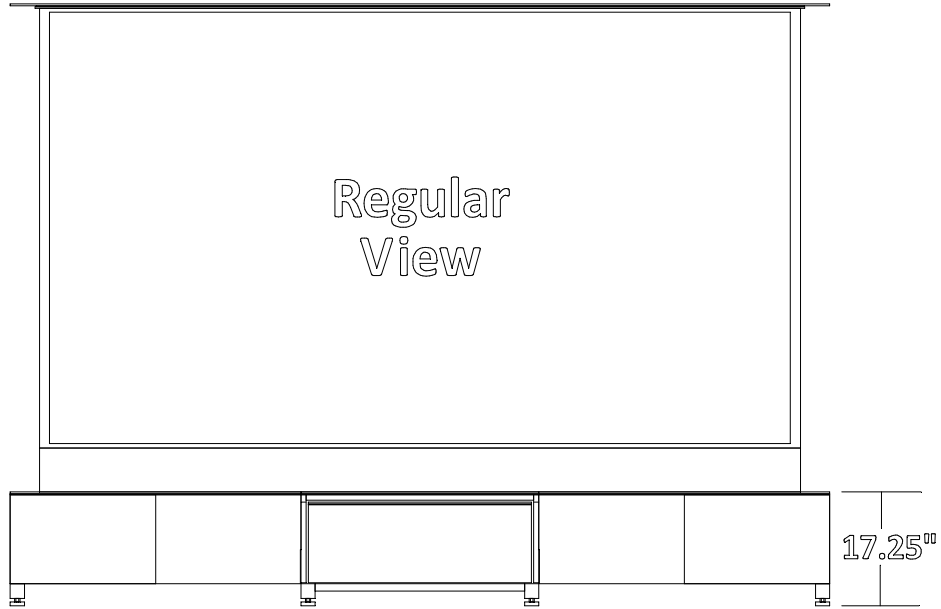

Ares Wide 120" with  
Motorized Rising Soundbar

Front

Extended

Retracted